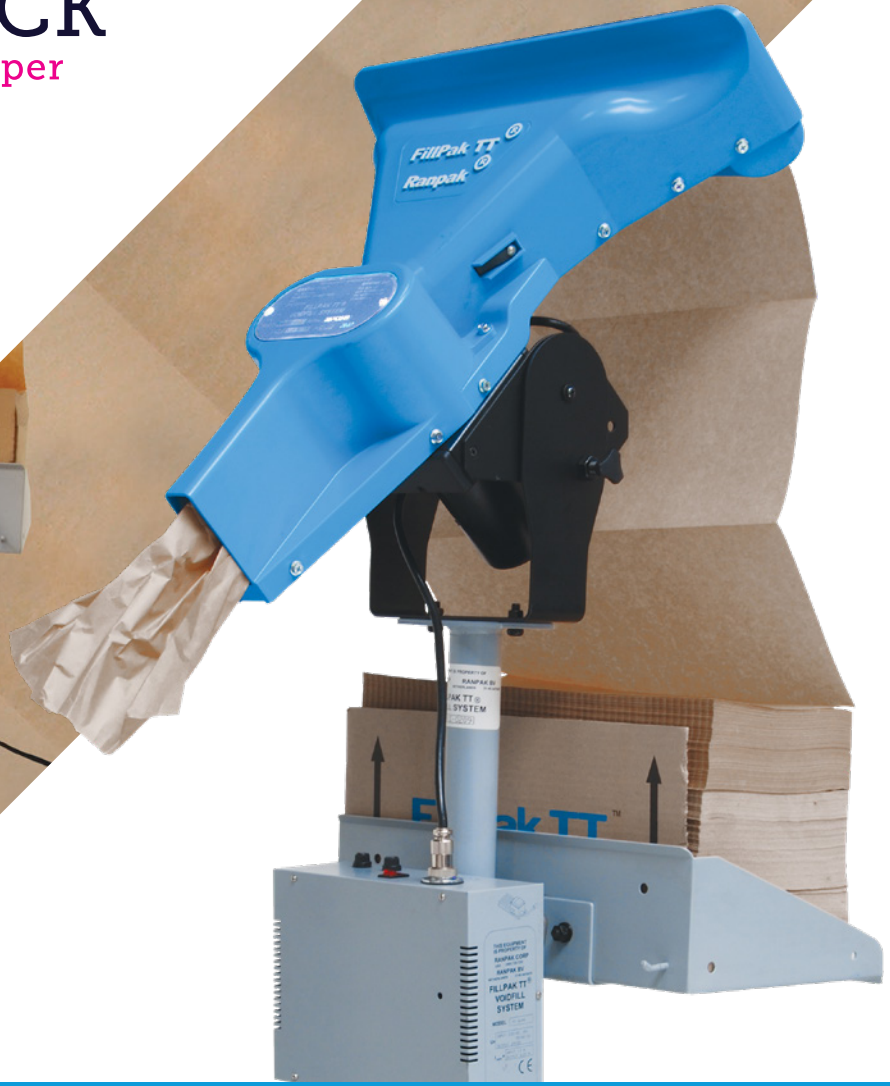

KALIDECK
More than Paper

FillPak® TT

FAST & OPTIMAL VOID FILL AND SEAMLESS INTEGRATION

PACKAGING

Kalideck Antalis specialises in a range of protective packaging products and materials, as well as a range of Green Packaging Solutions.

Runs at high speed allowing maximum box throughput

FLEXIBILITY

Easy to place at a pack station and simple to use

The high speed, on-demand solution for filling boxes in pack station environments

The converter forms single layer kraft paper into a high volume star-shaped paper configuration, which can be used as an effective filling material. It prevents products from shifting around in their box, ensuring damage-free arrival at the end destination.

The converter runs at high speed, is compact and easy to integrate into every packing environment.

SPECIFICATIONS

Converter

Dimensions: 43x45x46 cm

Weight: 8 kg

Voltage: 100-230 volts

Power: 150 watt

Speed: 1.4 m/s

Ranpak analyses and reports on your current packaging solution. The drop test shows exactly how much shock is transmitted to your products through the packaging. Ranpak then suggests alternatives as to how to improve protection or save costs.